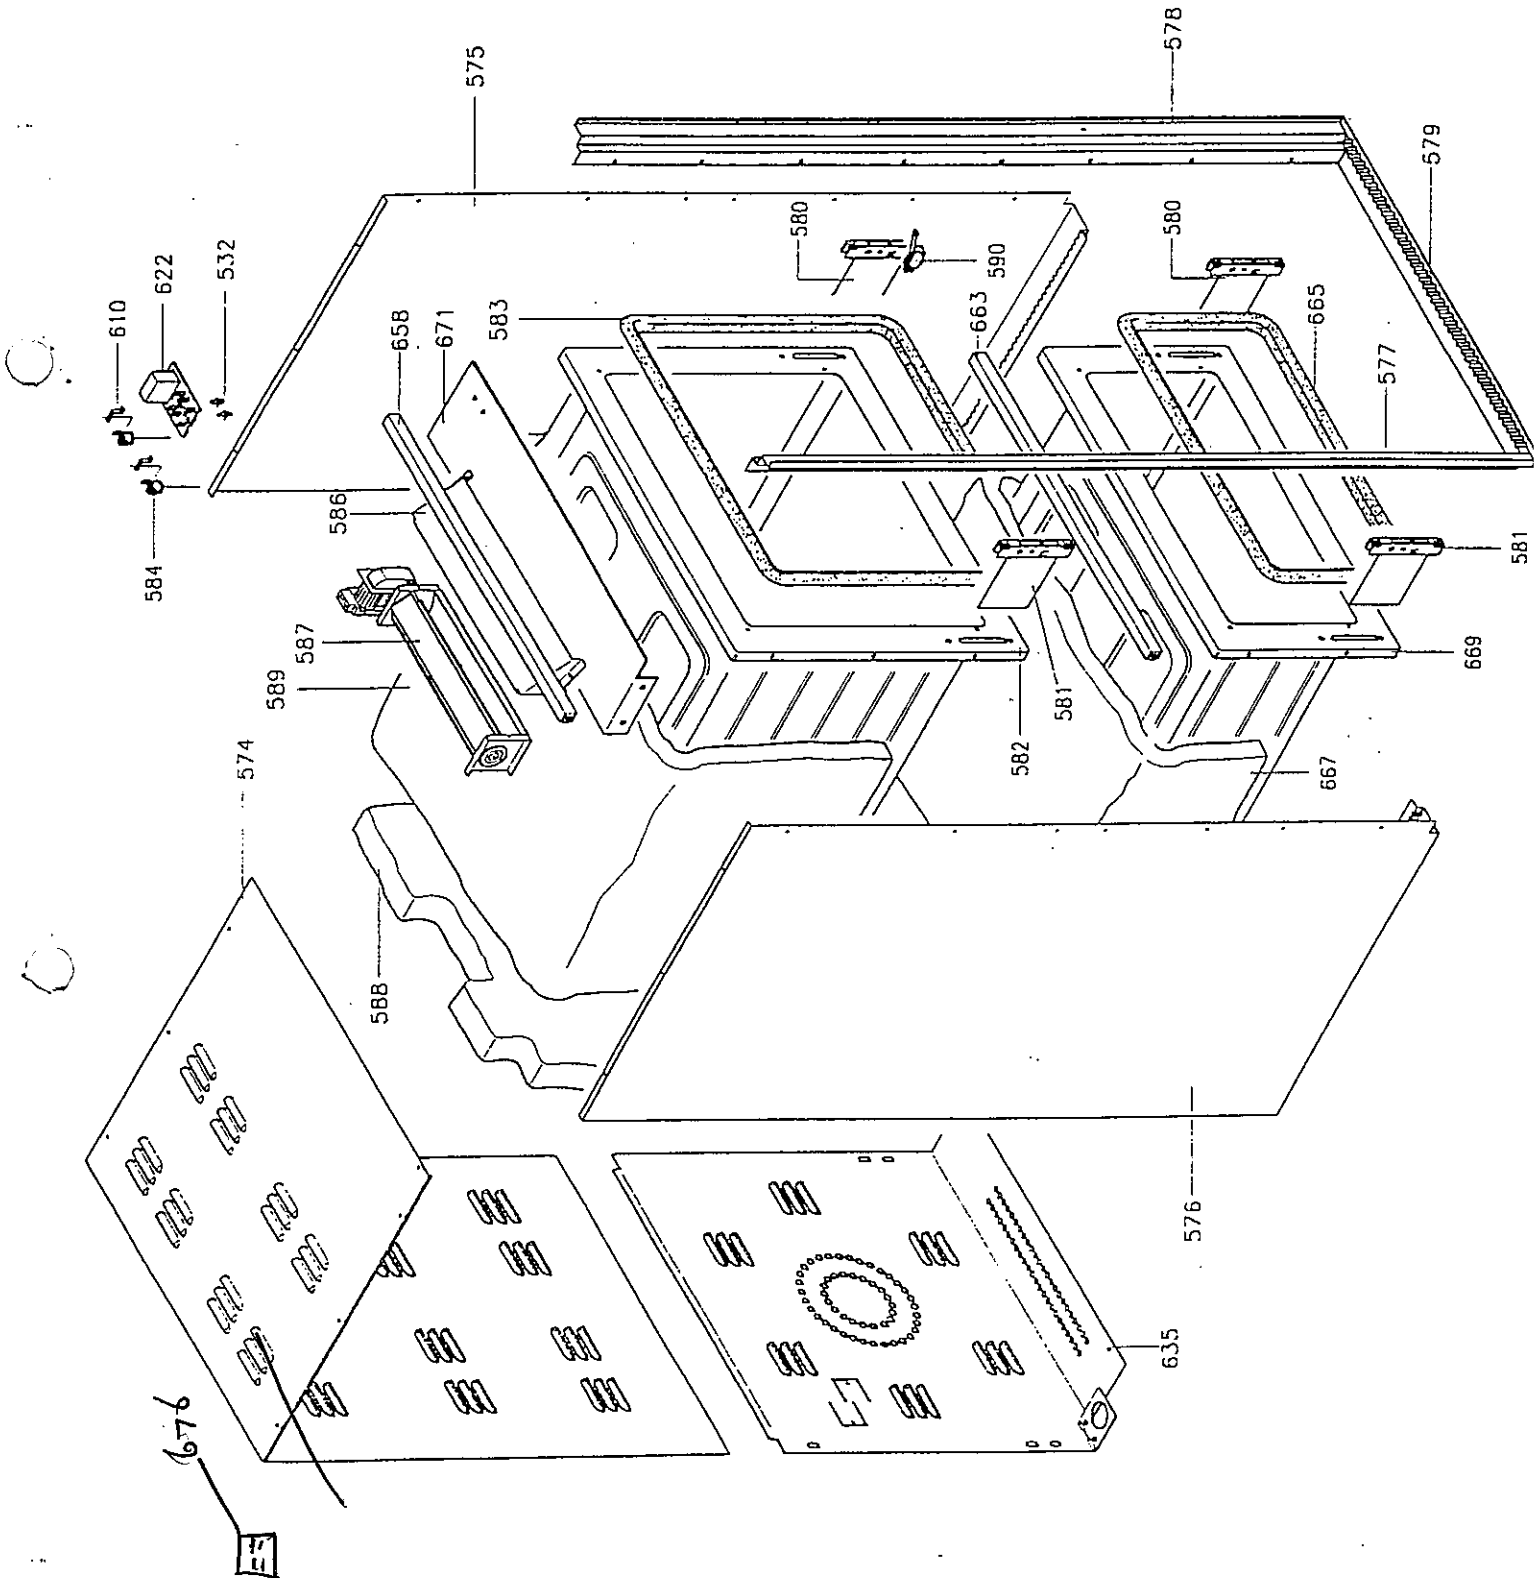

TECHNIKA

DOMESTIC TECHNOLOGY

Electric 1½ Oven

Exploded views

Model

T888MG W/X

Model

T888MG W

Model

T888MG W/X

Reference	Part Number	Description
501	945012	KNOB WHITE 550
501	945013	KNOB BLACK 550
501	94501A	KNOB DESIGNER S/STEEL 574
504	945040	FASTENING RING CONTROL PANEL
505	945050	FASTENING RING INNER CNTRL PANEL
508	945083	BUTTON ELECT TIMER T888MGW
508	945084	BUTTON ELECT TIMER T888MGN/X
509	945091	TIMER ELECTRONIC
510	945104	CONTROL PANEL GLASS T888MGW
510	945105	CONTROL PANEL GLASS T888MGN
511	945112	SUPPORT CONTROL PANEL
512	945120	NEON COVER YELLOW
513	945130	NEON COVER GREEN
514	945140	NEON YELLOW
515	945150	NEON GREEN
516	945162	THERMOSTAT 2 BUL 
517	945172	SWITCH SELECTOR 7+0
526	94526E	CONTROL PANEL T888MGX
527	945271	SUPPORT TIMER
532	945320	SUPPORT PIN
546	945460	CASING BOTTOM OVEN ELEMENT
549	945490	SUPPORT BRACKET BOTTOM ELEMENT
550	945500	ELEMENT TOP 2250W
551	945511	ELEMENT TOP 1150W
552	945521	CLIP THERMOSTAT PROBE LATE
553	945530	MOTOR & FAN ASSY
554	945540	ELEMENT ROUND 2300W
556	945560	DIFFUSER FAN SELF CLEAN
557	945570	LAMP ASSY OVEN
557	945571	GLOBE OVEN E14 15W 300°
560	945600	GRILL RACK
561	945610	GRILL PAN
562	945620	BAKING PAN
563	945630	HANDLE OVEN TRAY
564	945640	SUPPORT BOTTOM ELEMENT
565	945650	INSULATION BOTTOM CASING
566	945660	ELEMENT BOTTOM 1300W

676

945182

TERMINAL BLOCK

T888VGX

REF	PART NO	DESCRIPTION	ITEM NO
501	945011	BLACK KNOB 485	1180000001
509	945091	120 MIN TIMER	1110000002
517	945174	4 + 0 SWITCH	1170000046
526	945180	CONTROL PANEL VGX	2320000804
600	946004	DOOR HANDLE "D" TYPE	1180000171
673	946029	DOOR GLASS BLACK FULL	1160000003
674	946741	LOWER TRIM BAND	2300520486
675	946751	UPPER TRIM BAND	2300520174
688	946731	DOOR GLASS BLACK HALF	1160000652