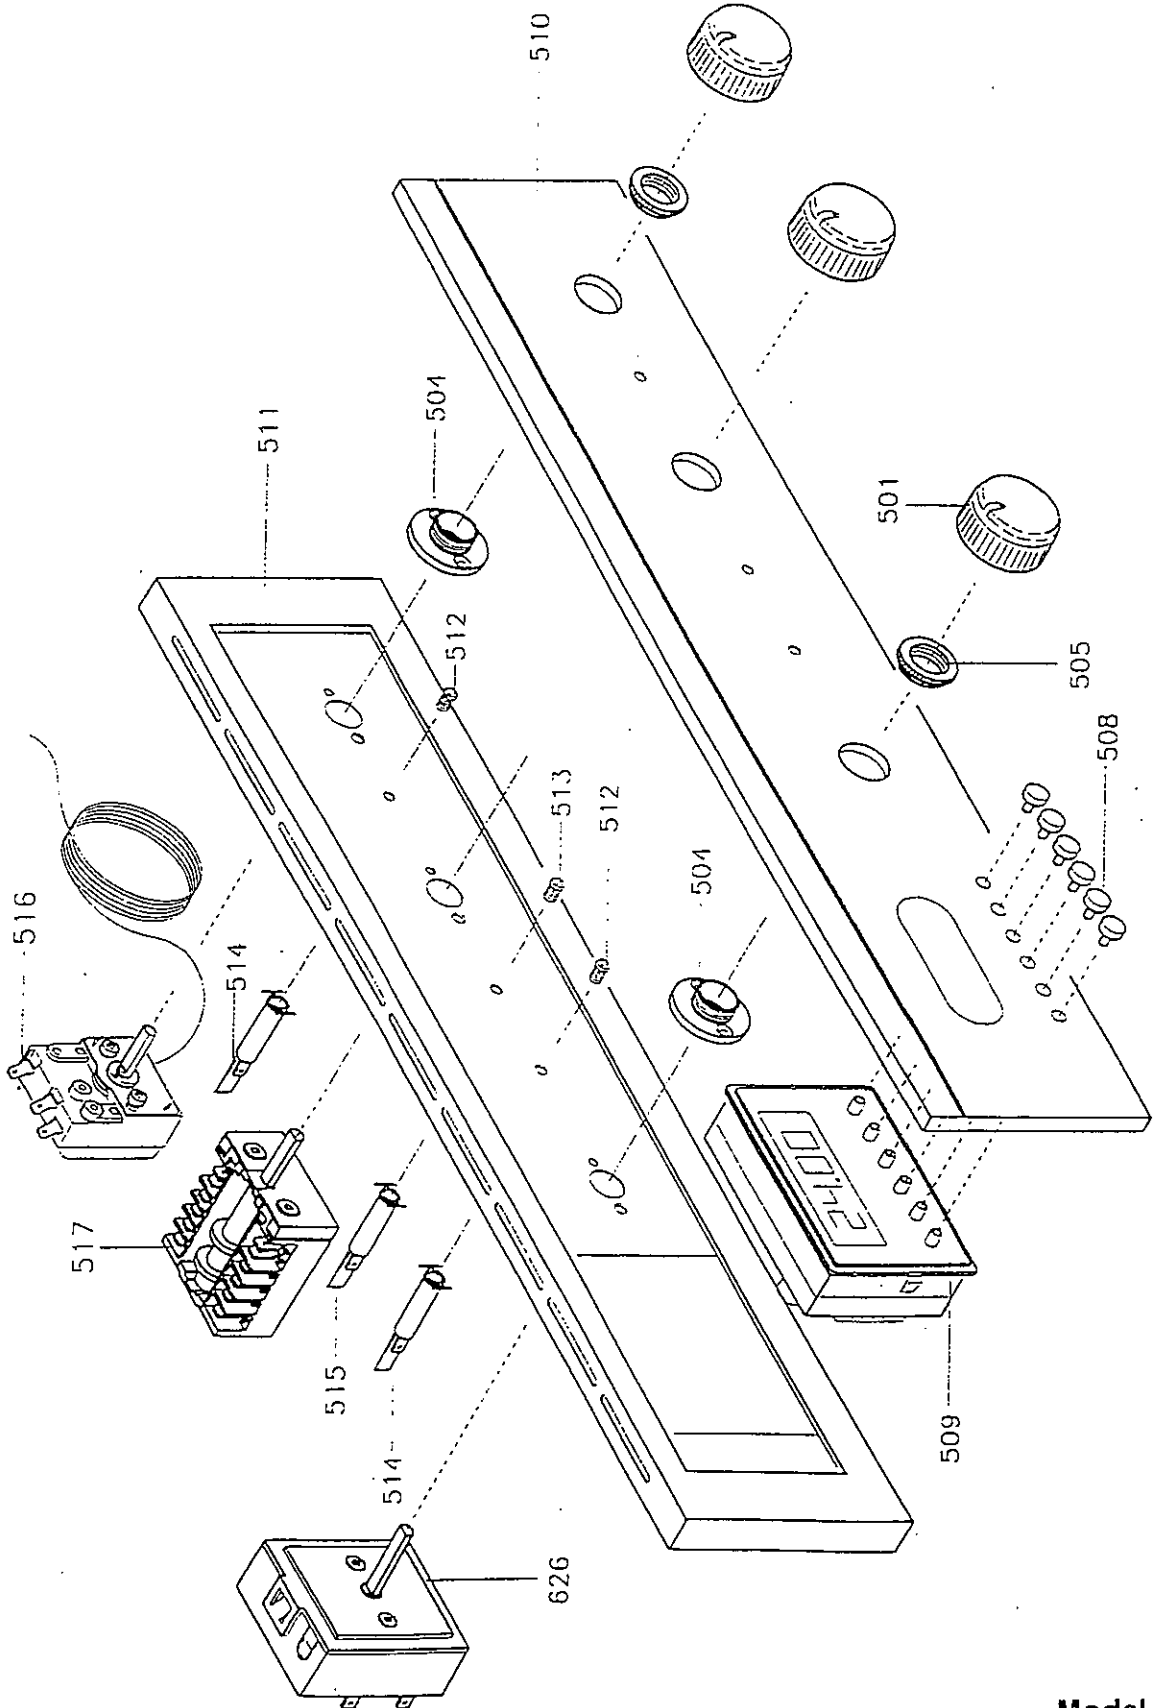

TECHNIKA

DOMESTIC TECHNOLOGY

Electric 1½ Oven

Exploded views

Model

T888MG W/X

Model

T888MG W

Model

T888MG W/X

Reference	Part Number	Description
501	945012	KNOB WHITE 550
501	945013	KNOB BLACK 550
501	94501A	KNOB DESIGNER S/STEEL 574
504	945040	FASTENING RING CONTROL PANEL
505	945050	FASTENING RING INNER CNTRL PANEL
508	945083	BUTTON ELECT TIMER T888MGW
508	945084	BUTTON ELECT TIMER T888MGN/X
509	945091	TIMER ELECTRONIC
510	945104	CONTROL PANEL GLASS T888MGW
510	945105	CONTROL PANEL GLASS T888MGN
511	945112	SUPPORT CONTROL PANEL
512	945120	NEON COVER YELLOW
513	945130	NEON COVER GREEN
514	945140	NEON YELLOW
515	945150	NEON GREEN
516	945162	THERMOSTAT 2 BUL 
517	945172	SWITCH SELECTOR 7+0
526	94526E	CONTROL PANEL T888MGX
527	945271	SUPPORT TIMER
532	945320	SUPPORT PIN
546	945460	CASING BOTTOM OVEN ELEMENT
549	945490	SUPPORT BRACKET BOTTOM ELEMENT
550	945500	ELEMENT TOP 2250W
551	945511	ELEMENT TOP 1150W
552	945521	CLIP THERMOSTAT PROBE LATE
553	945530	MOTOR & FAN ASSY
554	945540	ELEMENT ROUND 2300W
556	945560	DIFFUSER FAN SELF CLEAN
557	945570	LAMP ASSY OVEN
557	945571	GLOBE OVEN E14 15W 300°
560	945600	GRILL RACK
561	945610	GRILL PAN
562	945620	BAKING PAN
563	945630	HANDLE OVEN TRAY
564	945640	SUPPORT BOTTOM ELEMENT
565	945650	INSULATION BOTTOM CASING
566	945660	ELEMENT BOTTOM 1300W

676

945182

TERMINAL BLOCK

T888VGX

REF	PART NO	DESCRIPTION	ITEM NO
501	945011	BLACK KNOB 485	1180000001
509	945091	120 MIN TIMER	1110000002
517	945174	4 + 0 SWITCH	1170000046
526	945180	CONTROL PANEL VGX	2320000804
600	946004	DOOR HANDLE "D" TYPE	1180000171
673	946029	DOOR GLASS BLACK FULL	1160000003
674	946741	LOWER TRIM BAND	2300520486
675	946751	UPPER TRIM BAND	2300520174
688	946731	DOOR GLASS BLACK HALF	1160000652