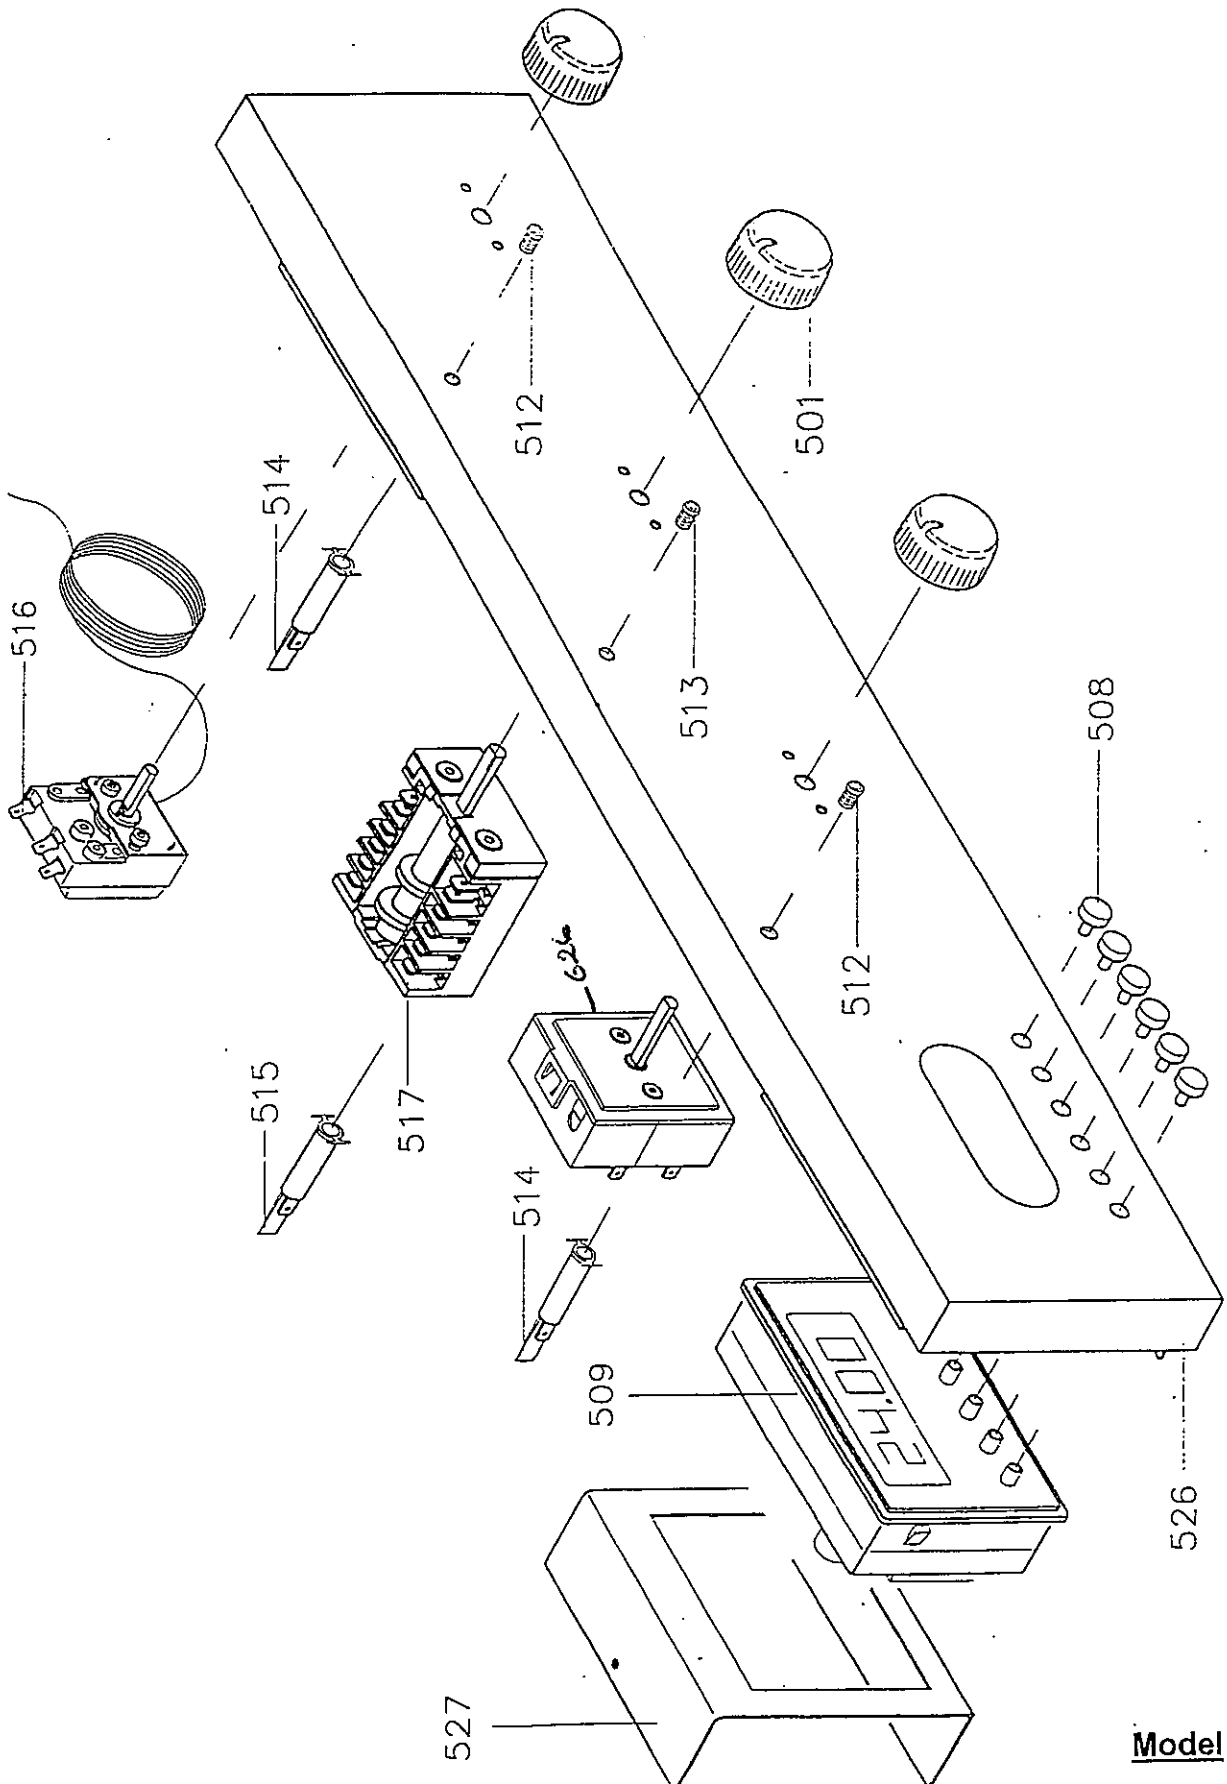

TECHNIKA

DOMESTIC TECHNOLOGY

Electric 1½ Oven

Exploded views

Model

T888MG W/X

Model

T888MG W

Model

T888MG W/X

Reference	Part Number	Description
501	945012	KNOB WHITE 550
501	945013	KNOB BLACK 550
501	94501A	KNOB DESIGNER S/STEEL 574
504	945040	FASTENING RING CONTROL PANEL
505	945050	FASTENING RING INNER CNTRL PANEL
508	945083	BUTTON ELECT TIMER T888MGW
508	945084	BUTTON ELECT TIMER T888MGN/X
509	945091	TIMER ELECTRONIC
510	945104	CONTROL PANEL GLASS T888MGW
510	945105	CONTROL PANEL GLASS T888MGN
511	945112	SUPPORT CONTROL PANEL
512	945120	NEON COVER YELLOW
513	945130	NEON COVER GREEN
514	945140	NEON YELLOW
515	945150	NEON GREEN
516	945162	THERMOSTAT 2 BUL 
517	945172	SWITCH SELECTOR 7+0
526	94526E	CONTROL PANEL T888MGX
527	945271	SUPPORT TIMER
532	945320	SUPPORT PIN
546	945460	CASING BOTTOM OVEN ELEMENT
549	945490	SUPPORT BRACKET BOTTOM ELEMENT
550	945500	ELEMENT TOP 2250W
551	945511	ELEMENT TOP 1150W
552	945521	CLIP THERMOSTAT PROBE LATE
553	945530	MOTOR & FAN ASSY
554	945540	ELEMENT ROUND 2300W
556	945560	DIFFUSER FAN SELF CLEAN
557	945570	LAMP ASSY OVEN
557	945571	GLOBE OVEN E14 15W 300°
560	945600	GRILL RACK
561	945610	GRILL PAN
562	945620	BAKING PAN
563	945630	HANDLE OVEN TRAY
564	945640	SUPPORT BOTTOM ELEMENT
565	945650	INSULATION BOTTOM CASING
566	945660	ELEMENT BOTTOM 1300W

676

945182

TERMINAL BLOCK

T888VGX

REF	PART NO	DESCRIPTION	ITEM NO
501	945011	BLACK KNOB 485	1180000001
509	945091	120 MIN TIMER	1110000002
517	945174	4 + 0 SWITCH	1170000046
526	945180	CONTROL PANEL VGX	2320000804
600	946004	DOOR HANDLE "D" TYPE	1180000171
673	946029	DOOR GLASS BLACK FULL	1160000003
674	946741	LOWER TRIM BAND	2300520486
675	946751	UPPER TRIM BAND	2300520174
688	946731	DOOR GLASS BLACK HALF	1160000652