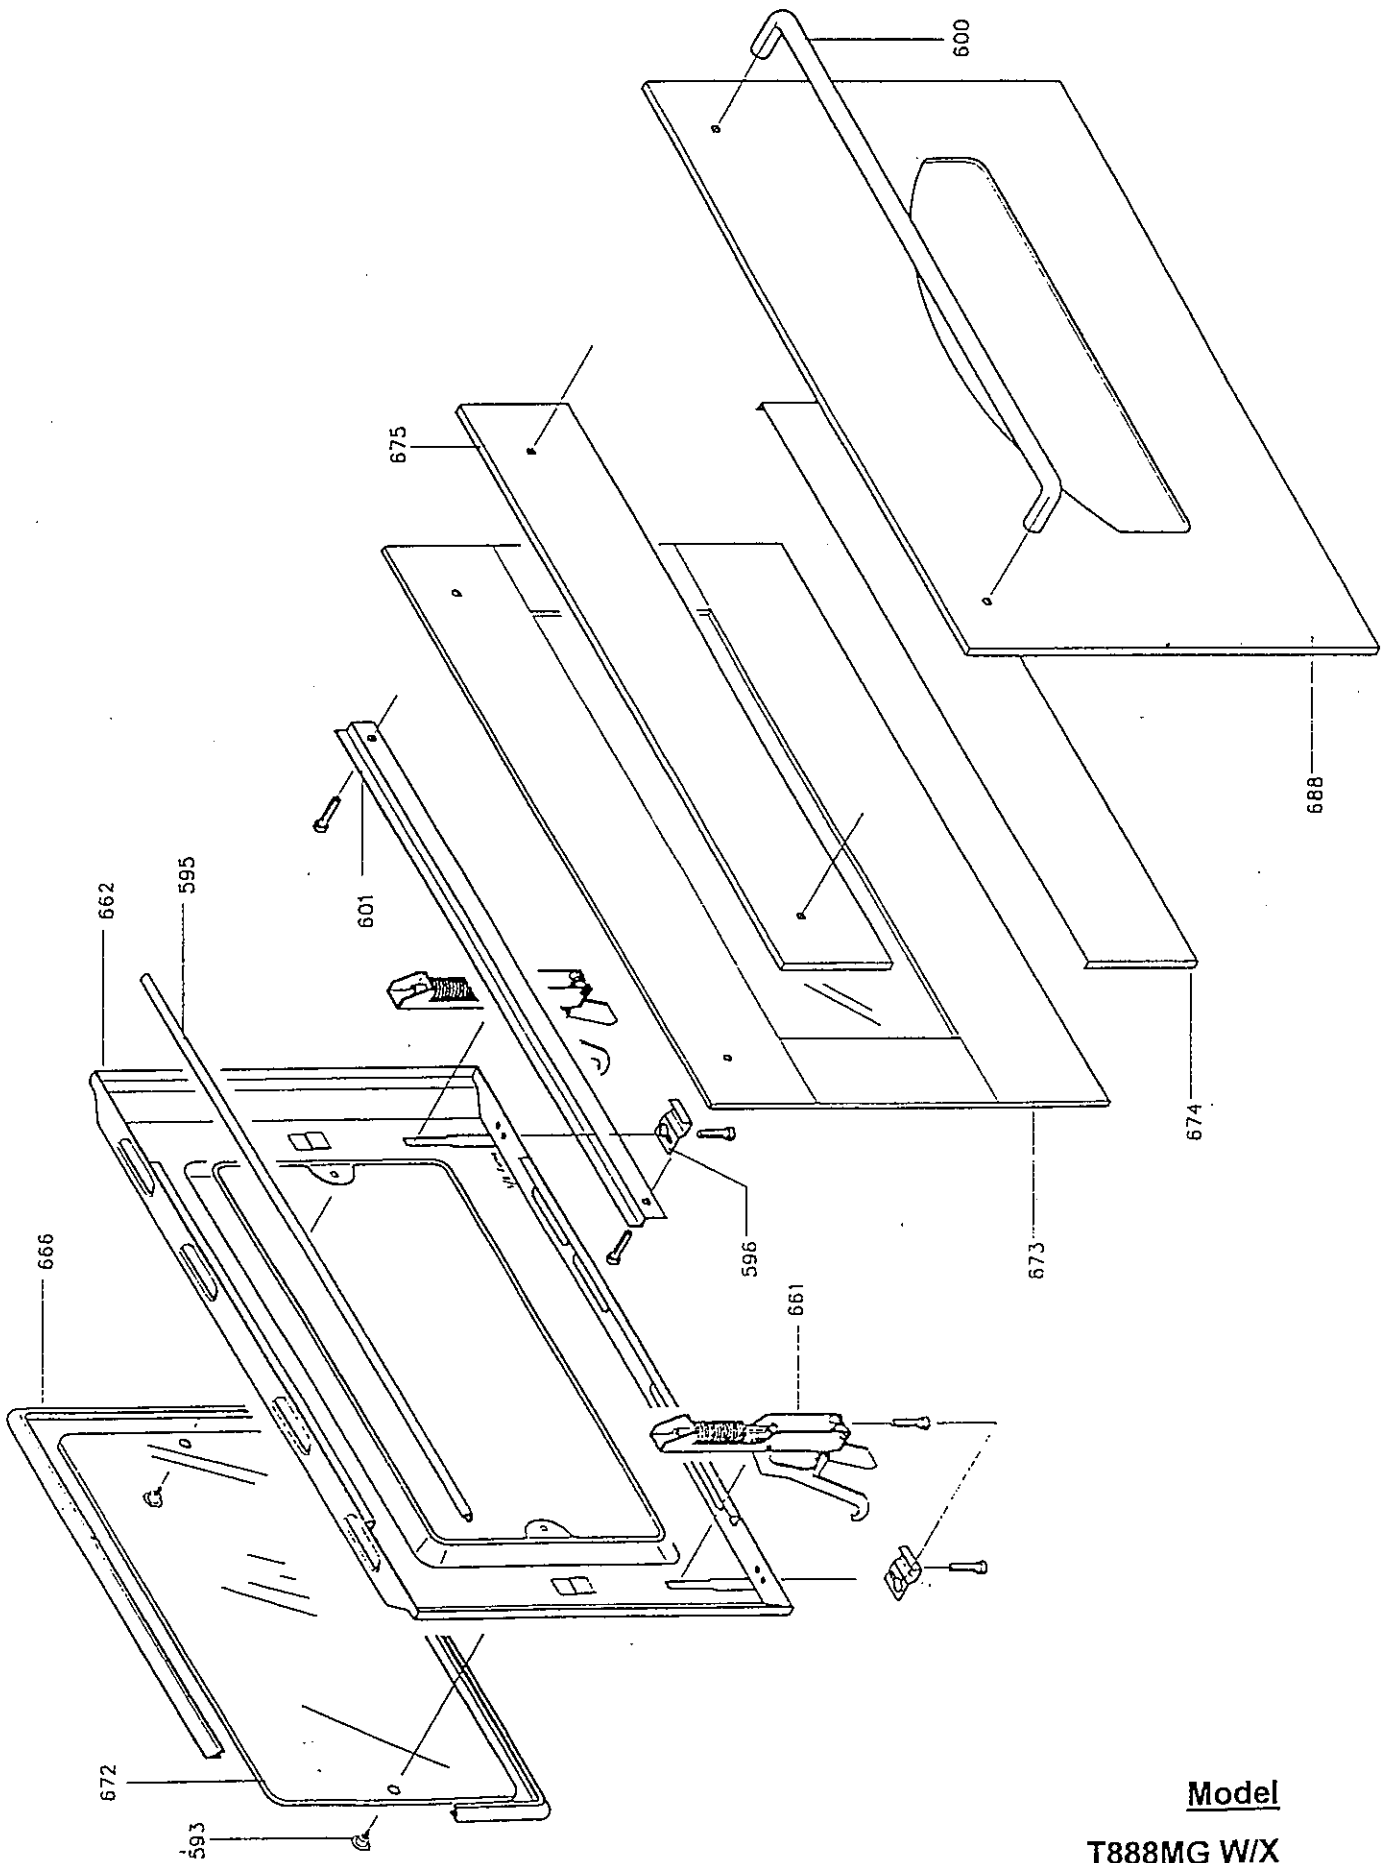

Model

T888MG W/X

Reference	Part Number	Description
501	945012	KNOB WHITE 550
501	945013	KNOB BLACK 550
501	94501A	KNOB DESIGNER S/STEEL 574
504	945040	FASTENING RING CONTROL PANEL
505	945050	FASTENING RING INNER CNTRL PANEL
508	945083	BUTTON ELECT TIMER T888MGW
508	945084	BUTTON ELECT TIMER T888MGN/X
509	945091	TIMER ELECTRONIC
510	945104	CONTROL PANEL GLASS T888MGW
510	945105	CONTROL PANEL GLASS T888MGN
511	945112	SUPPORT CONTROL PANEL
512	945120	NEON COVER YELLOW
513	945130	NEON COVER GREEN
514	945140	NEON YELLOW
515	945150	NEON GREEN
516	945162	THERMOSTAT 2 BUL 
517	945172	SWITCH SELECTOR 7+0
526	94526E	CONTROL PANEL T888MGX
527	945271	SUPPORT TIMER
532	945320	SUPPORT PIN
546	945460	CASING BOTTOM OVEN ELEMENT
549	945490	SUPPORT BRACKET BOTTOM ELEMENT
550	945500	ELEMENT TOP 2250W
551	945511	ELEMENT TOP 1150W
552	945521	CLIP THERMOSTAT PROBE LATE
553	945530	MOTOR & FAN ASSY
554	945540	ELEMENT ROUND 2300W
556	945560	DIFFUSER FAN SELF CLEAN
557	945570	LAMP ASSY OVEN
557	945571	GLOBE OVEN E14 15W 300°
560	945600	GRILL RACK
561	945610	GRILL PAN
562	945620	BAKING PAN
563	945630	HANDLE OVEN TRAY
564	945640	SUPPORT BOTTOM ELEMENT
565	945650	INSULATION BOTTOM CASING
566	945660	ELEMENT BOTTOM 1300W