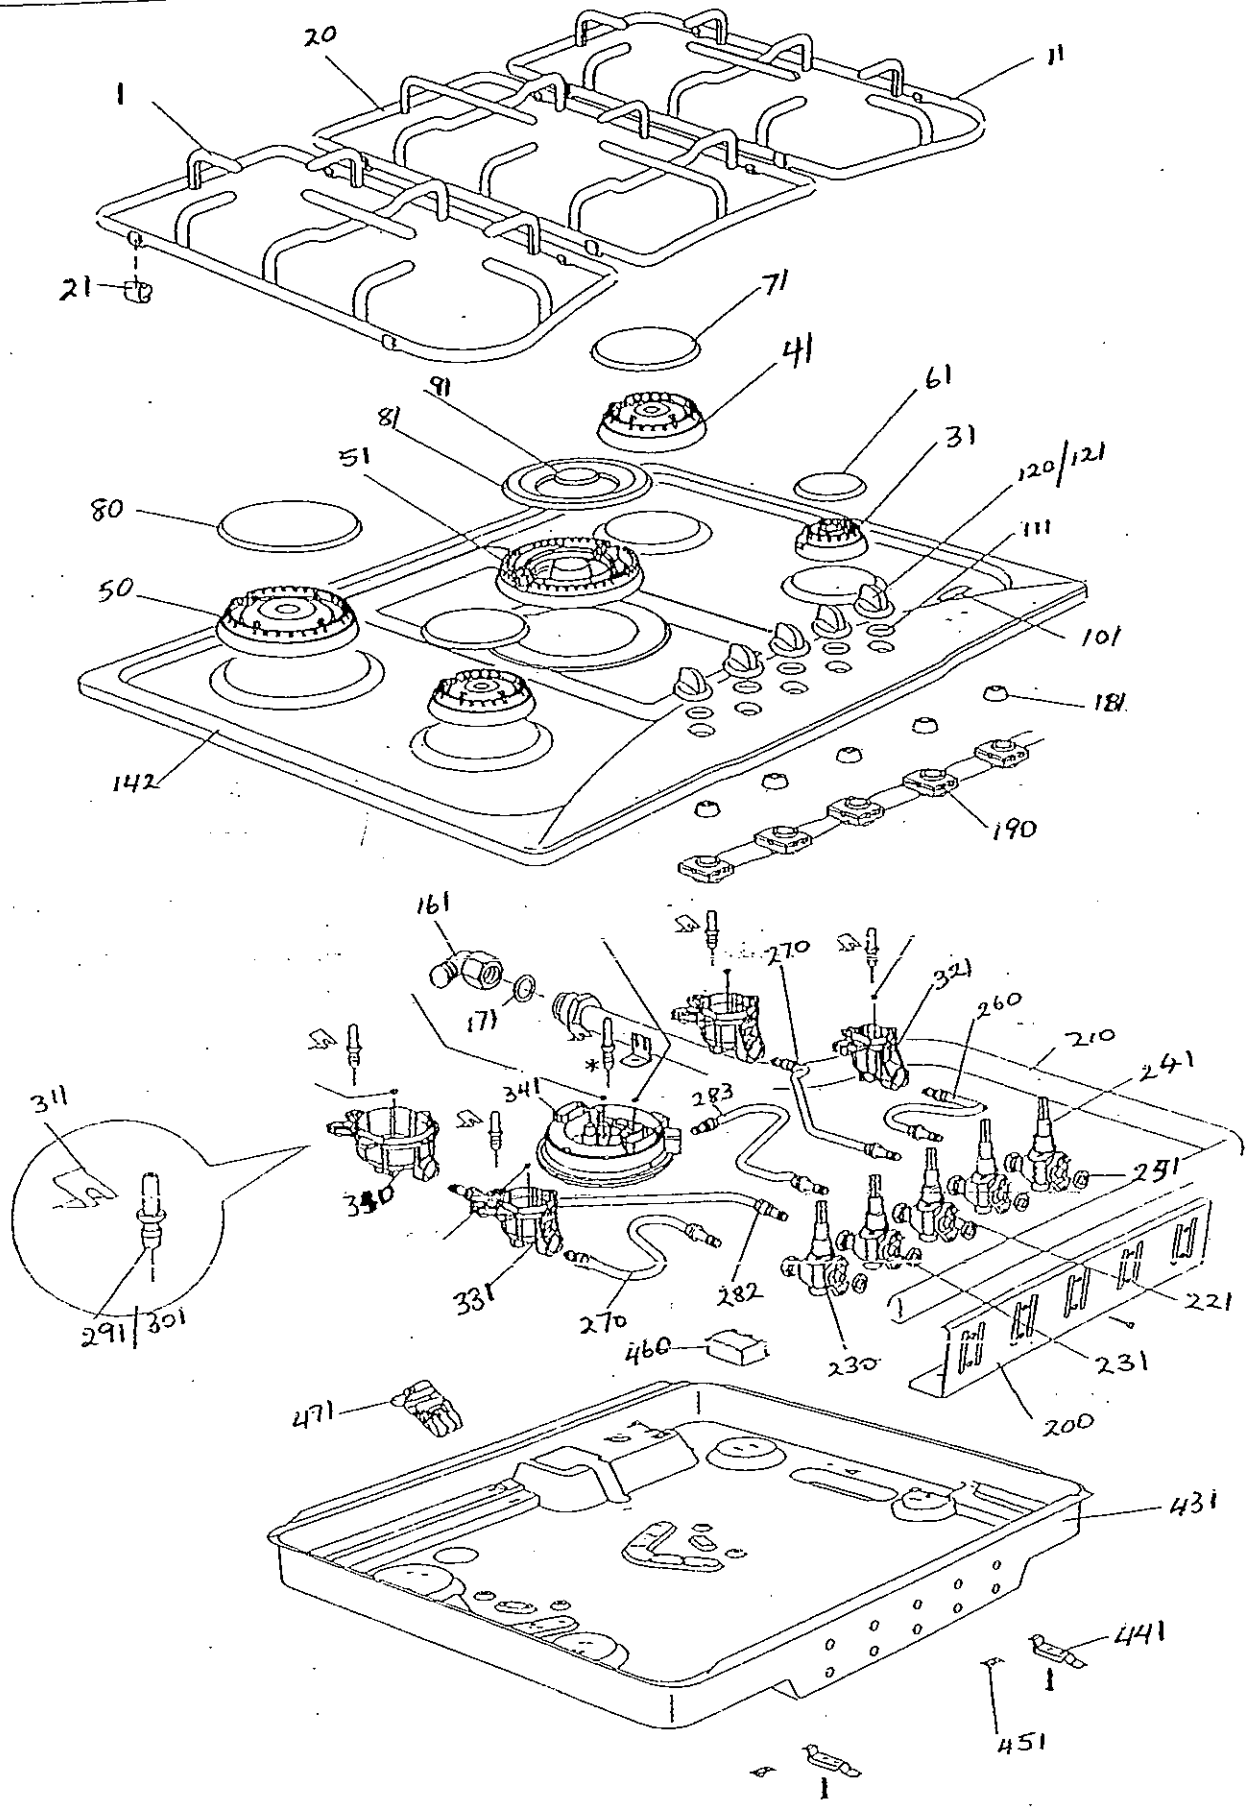

Technika Pty. Ltd.
A.B.N. 38 069 686 326

8 - 10 VESPER DRIVE, NARRE WARREN
P.O. BOX 2254, FOUNTAIN GATE RETAIL POST OFFICE 3805
Ph: 9705 4144 Fax: 9704 1796
Toll Free 1800 333 244