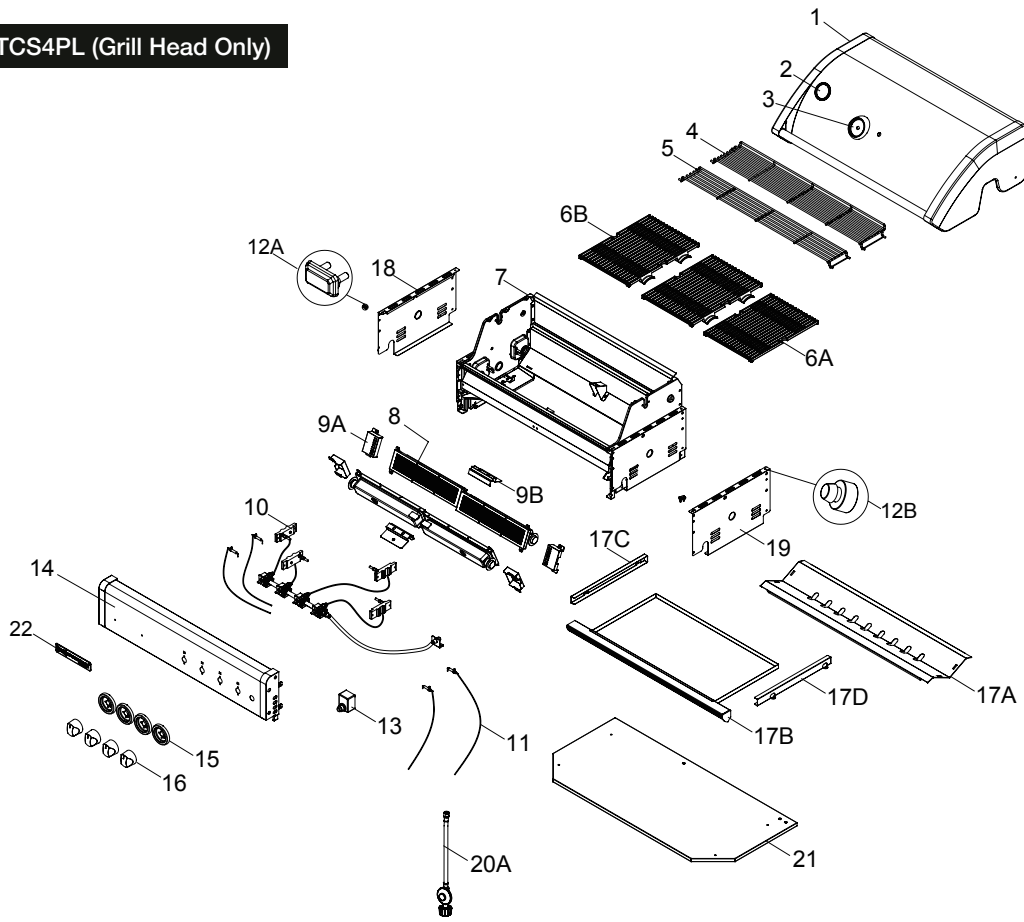

# PARTS DIAGRAM

Model: TCS4FL & TCS4PL (Grill Head Only)

| KEY DESCRIPTION                          | PART#      | QTY |
|--|------------|-----|
| 14 Control Panel                         | P02914481S | 1   |
| 15 Control Knob Seat                     | P03433014A | 4   |
| 16 Control Knob                          | P03444022V | 4   |
| 17A Grease Tray Heat Shield              | P06904075C | 1   |
| 17B Grease Tray                          | P02706443C | 1   |
| 17C Grease Receptacle                    | P03319007C | 1   |
| 17D Grease Receptacle Front Panel, Right | P03319008C | 1   |
| 18 Side Shelf Connecting Bracket, Left   | P01202009B | 1   |
| 19 Side Shelf Connecting Bracket, Right  | P01203009B | 1   |
| 20 Regulator with Hose (LPG)             | P03644006A | 1   |
| 21 Bowl Bottom Shelf                     | P010041005 | 1   |
| 22 Name Plates                           | P00403009D | 1   |
| Plancha (Optional)                       | P05701058B | 1   |
| Operator's Manual                        | P80196010B | 1   |