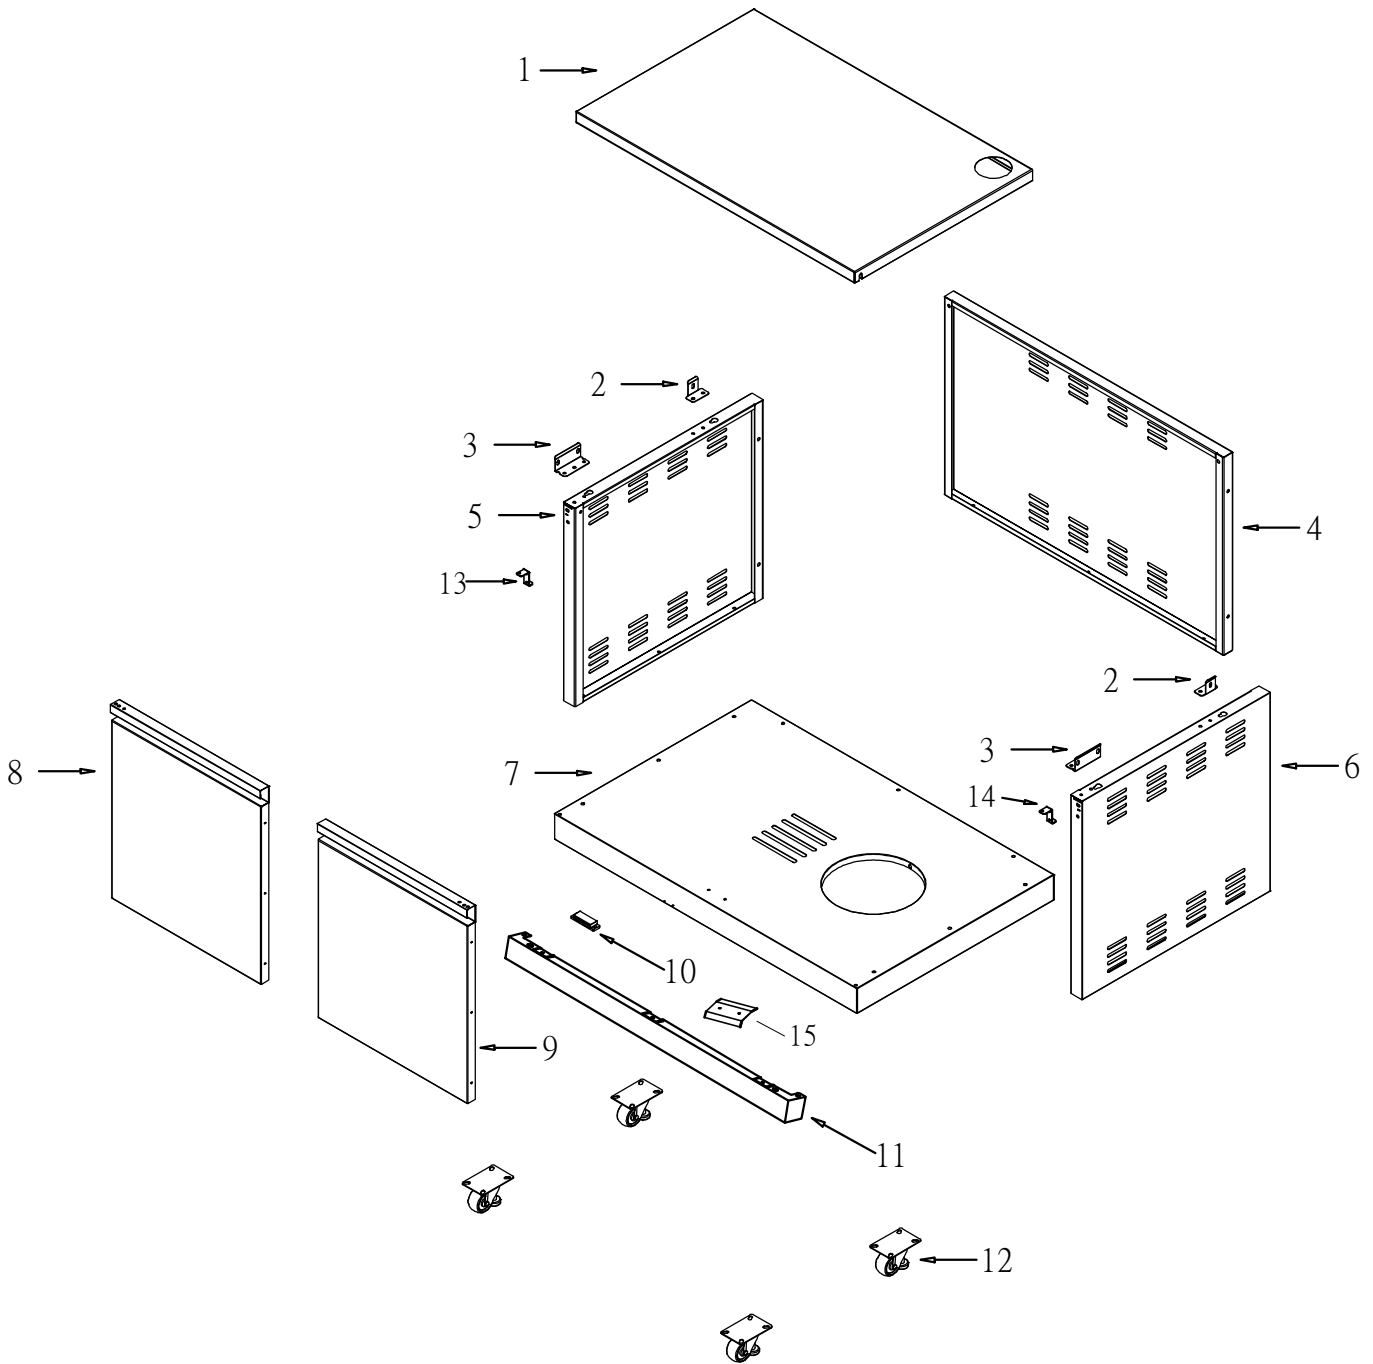

Parts Diagram for TC4K-BBQCAB Cabinets

*Parts list for TC4K-BBQCAB Cabinet*

KEY	DESCRIPTION	PART#	QTY
1	Middle Cabinet Panel,Top	S0218-16	1
2	Rear Bracket	S0218-35	2
3	Front Bracket	S0218-36	2
4	Cart Rear Panel	S0218-15	1
5	Cabinet Panel,Left	S0218-14A	1
6	Cabinet Panel,Right	S0218-14B	1
7	Bottom Panel	S0218-13Z	1
8	Cabinet Door,Left	S0218-18A	1
9	Cabinet Door,Right	S0218-18B	1
10	Magnet	S0167-43	2
11	Kickboard	S0218-33B	1
12	Casters	S0218-20	4
13	Door hinge bracket,Left	S0218-27A	1
14	Door hinge bracket,Right	S0218-27B	1
15	Door Bracket	S0219-41	1