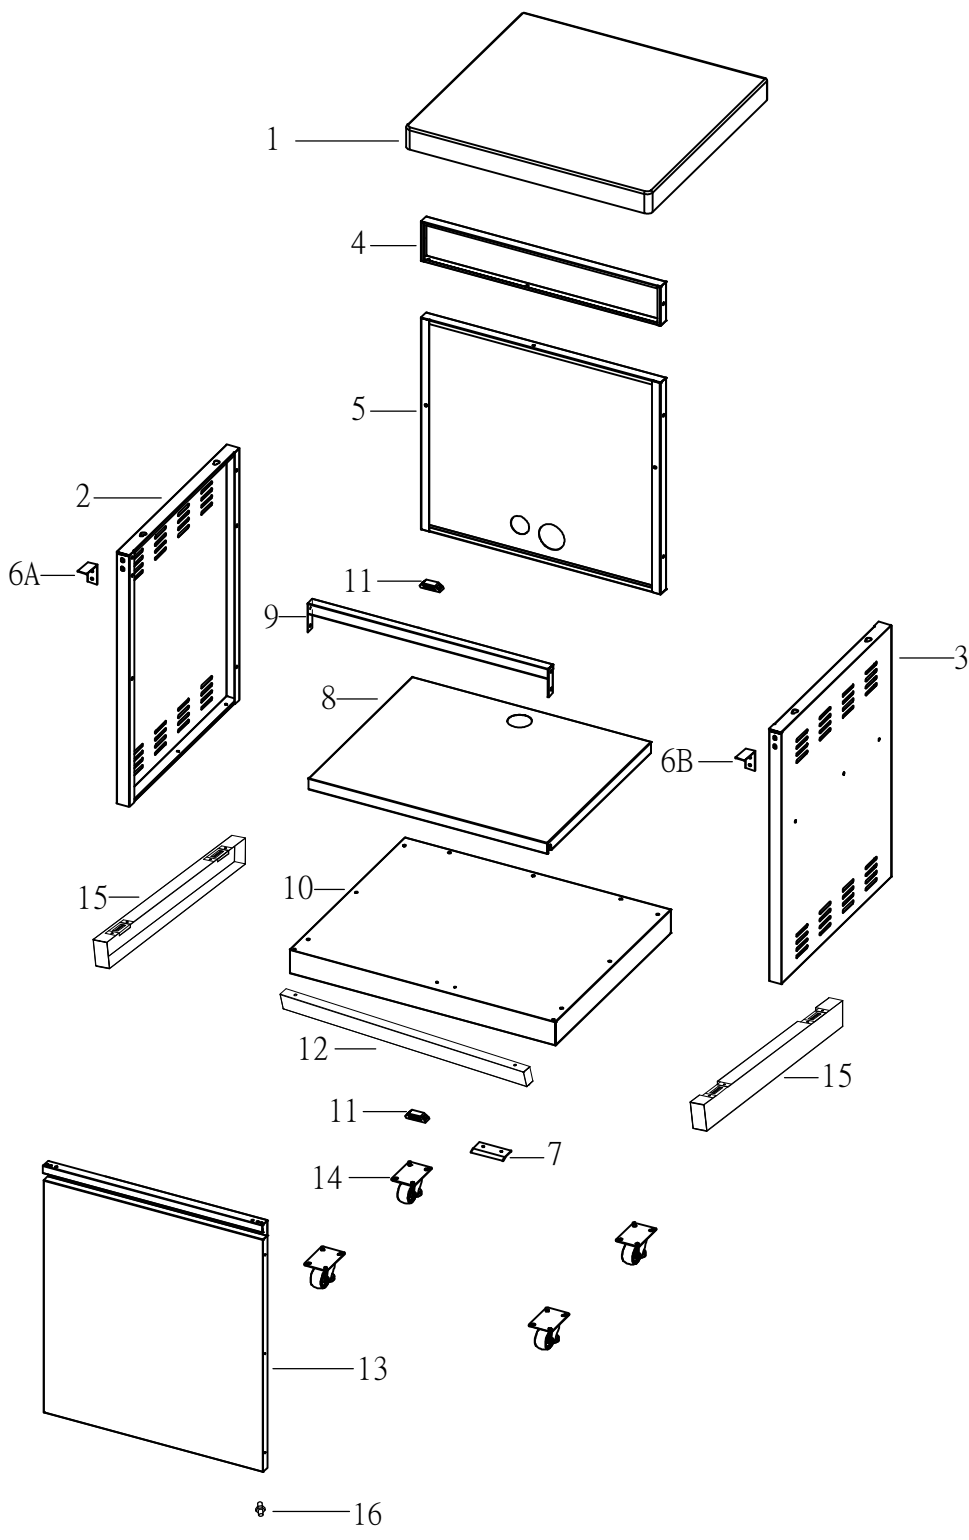

TCK-SIDECAB60-S

Parts list for Square Cabinet

KEY	DESCRIPTION	PART#	QTY
1	Cabinet Panel,TOP	S0235-12	1
2	Cabinet Panel,Left	S0235-02	1
3	Cabinet Panel,Right	S0235-02	1
4	Cabinet Panel,Rear Top	S0235-03	1
5	Cabinet Panel,Rear Bottom	S0235-04	1
6A	Door Hinge Bracket,Left	S0235-17A	1
6B	Door Hinge Bracket,Right	S0235-17B	1
7	Door Bracket	S0219-41	1
8	Middle Panel	S0235-09	1
9	Door Bracket	S0235-05	1
10	Bottom Panel	S0235-01Z1	1
11	Magnet	S0167-43	2
12	Kickboard	S0235-11	1
13	Cabinet Door	S0235-06Z1	1
14	Casters	S0218-20	4
15	Kickboard, Left/Right	S0235-21	2
16	Front Door Hinge	S0146-213	1