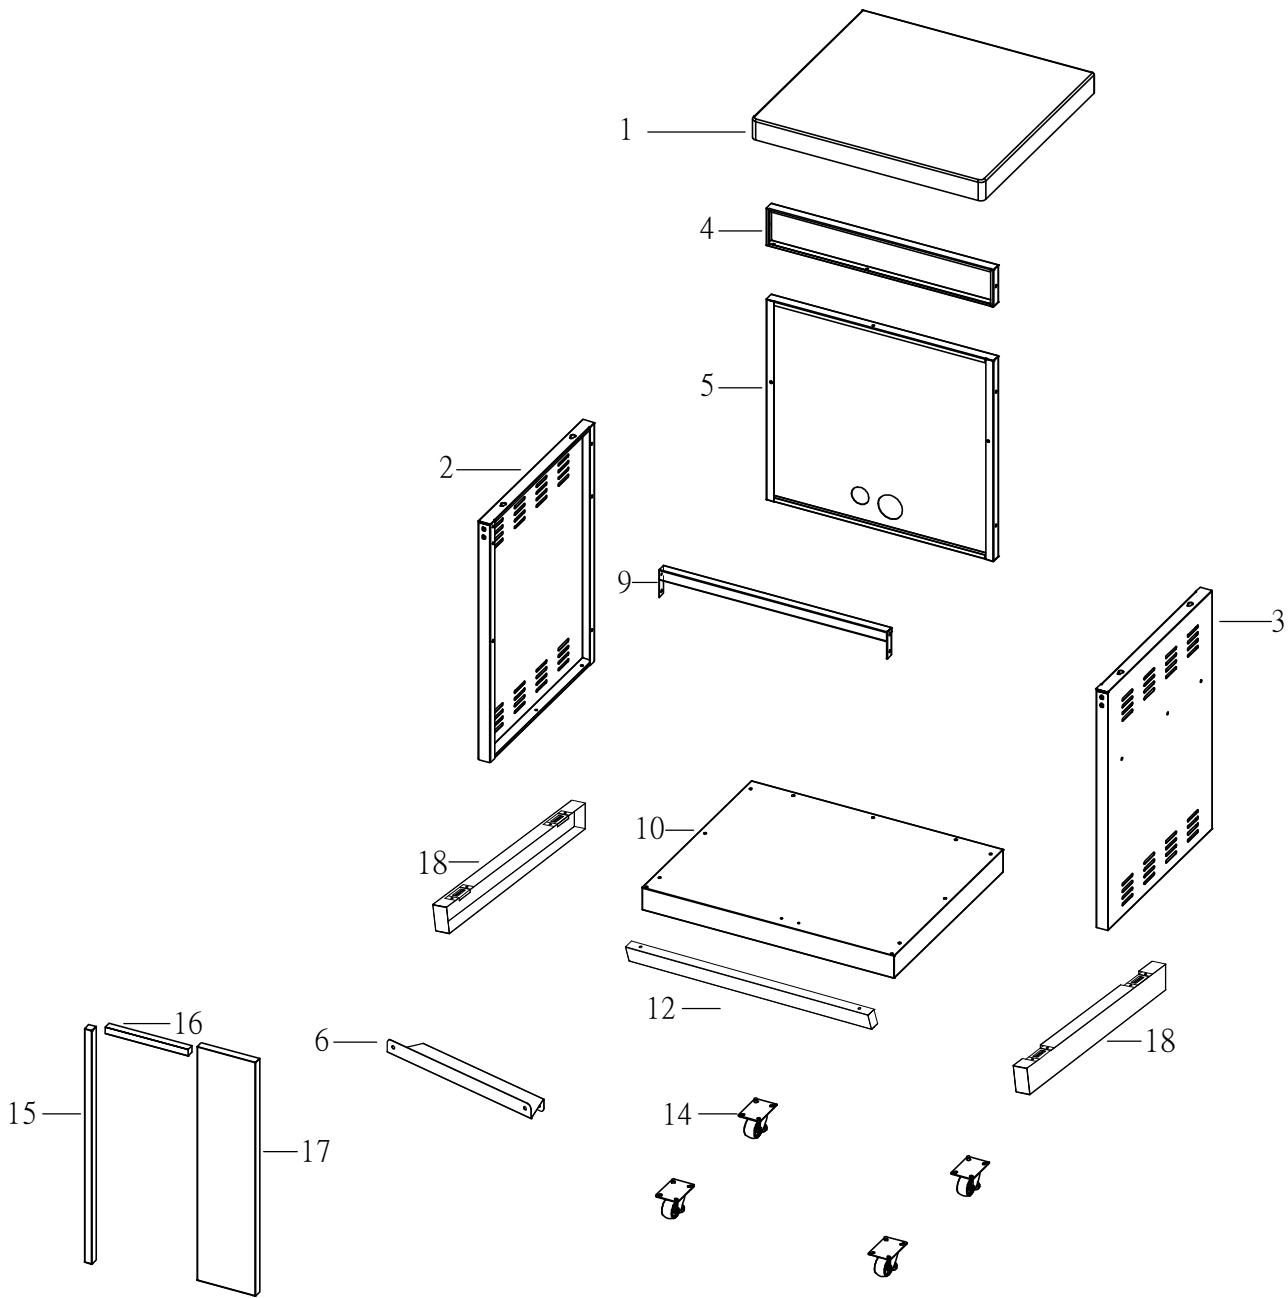

TCK-FRIDGE CAB60

Parts Diagram for Square Cabinet W/ Fridge

KEY	DESCRIPTION	PART#	QTY
1	Cabinet Panel,TOP	S0235-12	1
2	Cabinet Panel,Left	S0235-02	1
3	Cabinet Panel,Right	S0235-02	1
4	Cabinet Panel,Rear Top	S0235-03	1
5	Cabinet Panel,Rear Bottom	S0235-04	1
6	Fridge bracket	S0218-46	1
9	Door Bracket	S0235-05	1
10	Bottom Panel	S0235-01Z1	1
12	Kickboard	S0235-11	1
14	Casters	S0218-20	4
15	Fridge Frame, Left	S0235-18	1
16	Fridge Frame, Top	S0235-19	1
17	Fridge Frame, Right	S0235-17	1
18	Kickboard, Left/Right	S0235-21	2