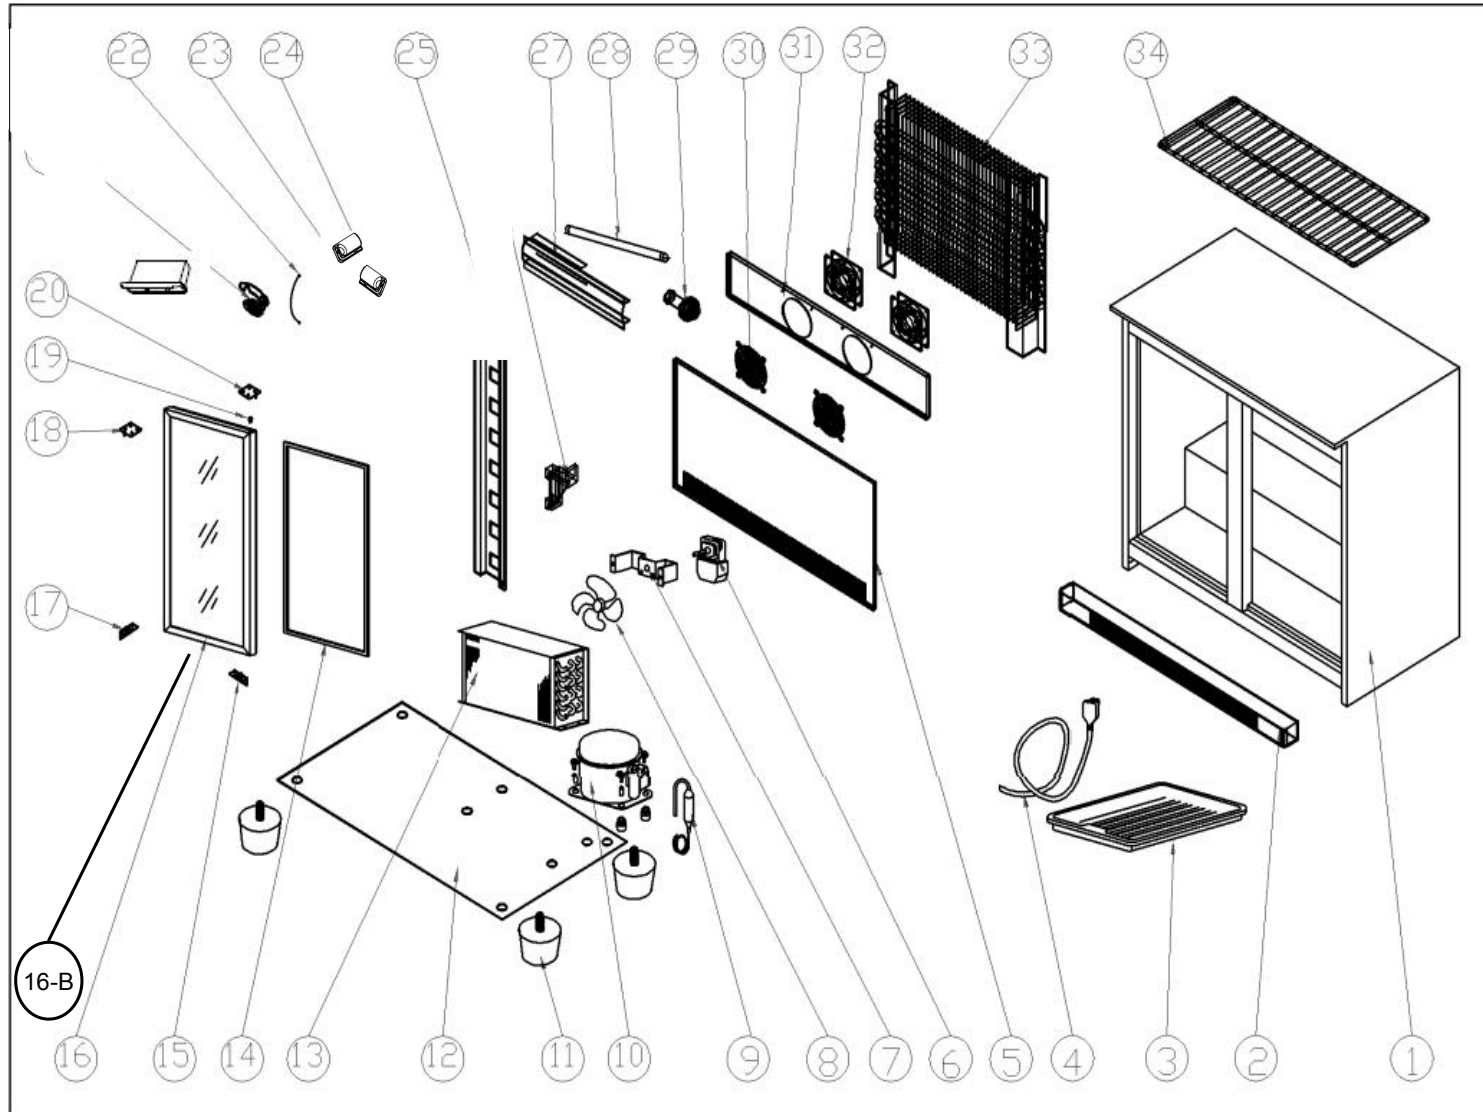

FRIDGE-DBBLK

FRIDGE-DBBLK Parts

Num.	Itemcode	Description
2	201010515	Front panel
3	305060144	Water tray
4	303040026	Power cord
5	201040199	Evaporator mounting plate
6	303050004	Condenser fan
7	305050020	Motor support
8	303050039	Fan blade
9	304060016	Dry filter
10	304030021	Compressor
11	305050027	Support foot
12	201030234	Compressor mounting plate
13	304010031	Condenser
14	302050053	Door seal
15	305010016	Right down hinge
17	305010006	Left down hinge
18	305010030	Left upper hinge
19	305010083	Door sleeve
20	305010030	Right upper hinge
21	305090140	Lock
22	202000078	Door handle
24	303010001	Thermostat
25	305040004	K strip
26	305040029	K clip
28	303030062	Light
30	305090006	Fan cover
31	201040015	Fan mounting plate
32	303050011	Evaporator fan
33	304020065	Evaporator
34	305060008	Shelf
35	201030186	Rear Panel
36	307030267	Carton
16-A	305080299	Right glass door
16-B	305080396	Left glass door
27-A	303030113	Light left cover
27-B	303030106	Light right cover